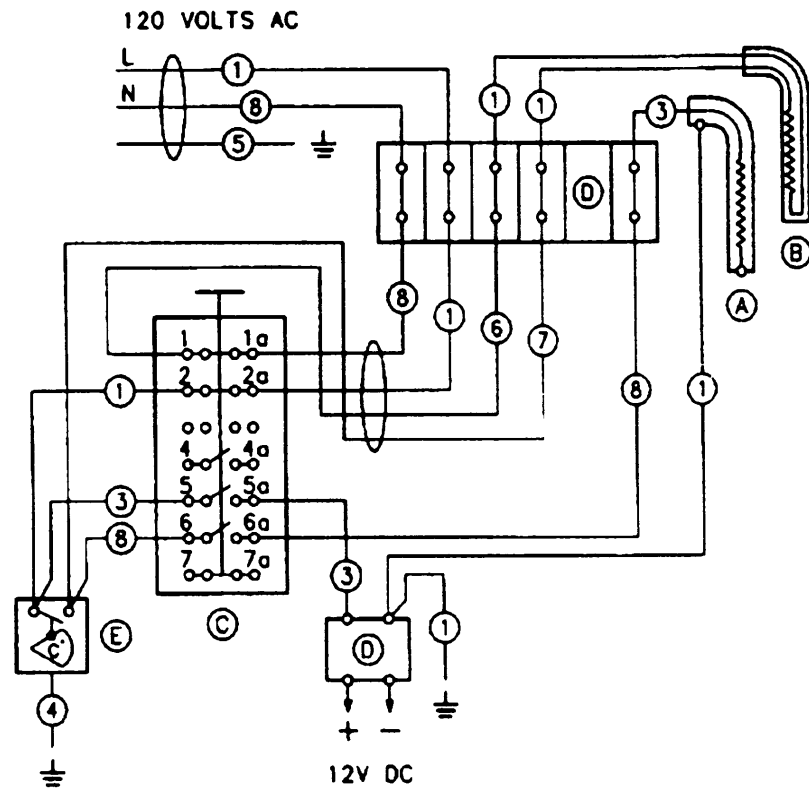

293267200

- ① BLACK
- ② BROWN
- ③ RED
- ④ YELLOW/GREEN
- ⑤ GREEN
- ⑥ BLUE
- ⑦ GREY
- ⑧ WHITE

- (A) HEATER 12V DC
- (B) HEATER 120V AC
- (C) SWITCH
- (D) TERMINAL BLOCK
- (E) THERMOSTAT